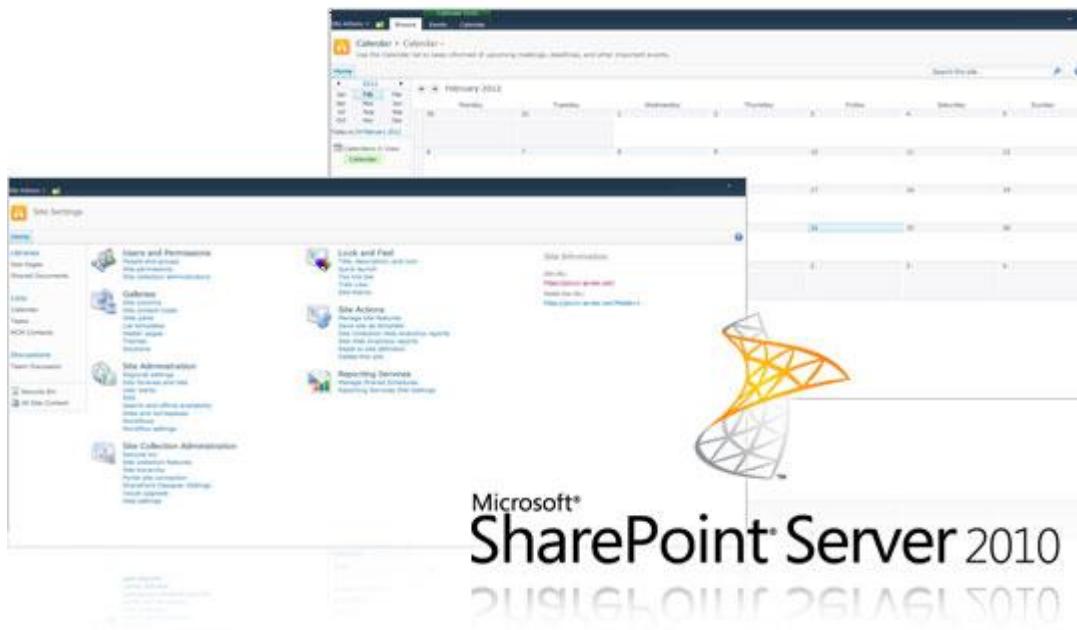

Communication solutions @BlackBearIT

Hosted Microsoft SharePoint 2010, including Anti-Virus

Hosted SharePoint makes it easier for people in business to work together. They can share information, manage projects and collaborate on documents online utilising cloud technology, making Hosted SharePoint an essential platform in today's smart business.

What is Hosted SharePoint?

Hosted SharePoint is the world's leading file and information storage and collaboration platform developed by Microsoft. It's hosted on a high-speed network, providing you with access to your company's files in the cloud, and reducing the IT overhead.

It integrates neatly with Hosted Exchange, Outlook, SharePoint Workspace, and Office, and is available on many other platforms such as the iPhone, iPad, Windows Phone, Android and from any browser.

Hosted Microsoft Sharepoint